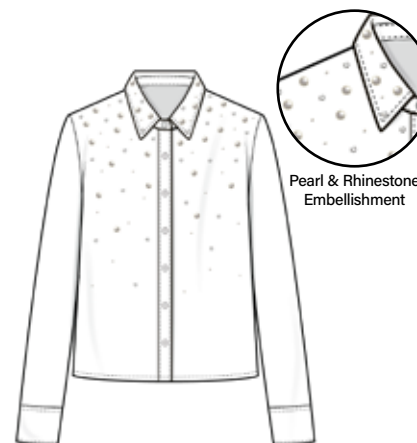

FOXCROFT

Fall 2026
Vienna Romance
10/1 Start Ship

Gold Bead
Shank Button

Holiday Shimmer Stripe
Yarn Dye Stripe
(yarn dyed)

SHANTEL LONG SLEEVE SHIRT

204579 \$67 / \$158 XS - XL
204580 \$67 / \$158 1X - 3X
61% Cotton, 35% Polyester, 4% Spandex **Twill**
Simply Red- 7A9, White- 507
Size S: 25" CB