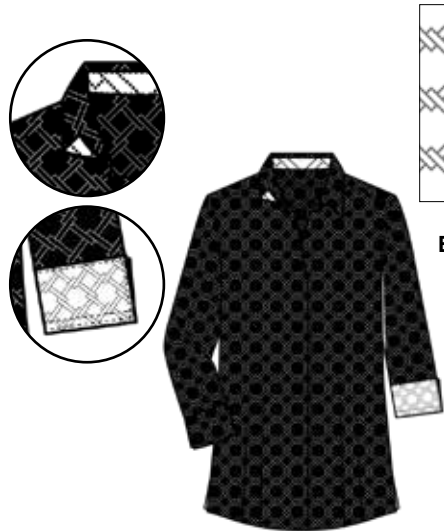

Abstract Daisy
Everyday Cotton

MARGIE LONG SLEEVE SHIRT W/ ROLL TAB

205840 \$50 / \$118 XS - XL

205841 \$50 / \$118 1X - 3X

Body: 100% Cotton **Sateen**

Solid Trim: 96% Polyester, 4% Spandex **Crepe**

White Multi- 727, Black Multi- 041

Size S: 27" CB

JODIE LONG SLEEVE SHORT SHIRT

205826 \$58 / \$138 XS - XL

100% Cotton **Sateen**

Multi- 323

Size S: 22" CB

Square Links
Everyday Cotton

ESTHER ELBOW SLEEVE DRESS

205848 \$70 / \$168 XS - XL

205849 \$70 / \$168 1X - 3X

100% Cotton **Sateen**

Black/White- 050

Size S: 45" CB

SOLD OUT

CLEO 3/4 SLEEVE POPOVER

205846 \$50 / \$118 XS - XL